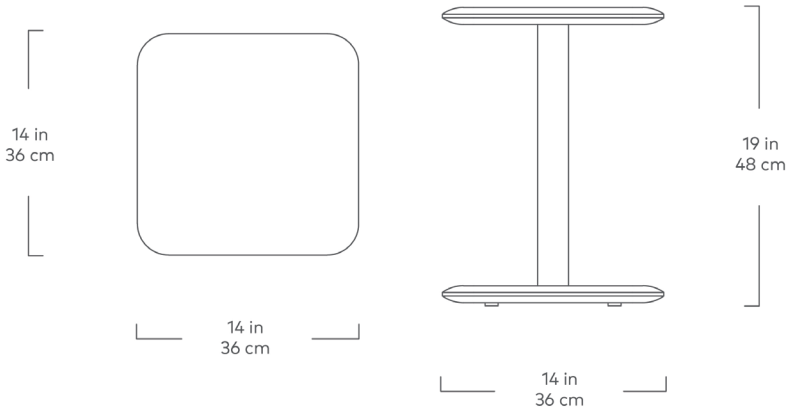

Finley End Table

- Not recommended for seating purposes.
- Able to nest into low sitting sofas and sectionals to offer a handy table surface.
- Natural grain of wood is highlighted by a wire brush texture treatment (Black Ash only).
- Table is solid 100% FSC®-Certified Ash in support of responsible forest management (FSC® 092551).
- Water-based, clear coat finish.
- Felt pads underneath base to protect hardwood floors.
- Wood is a natural material, with variations in grain pattern and colour that make each design unique.